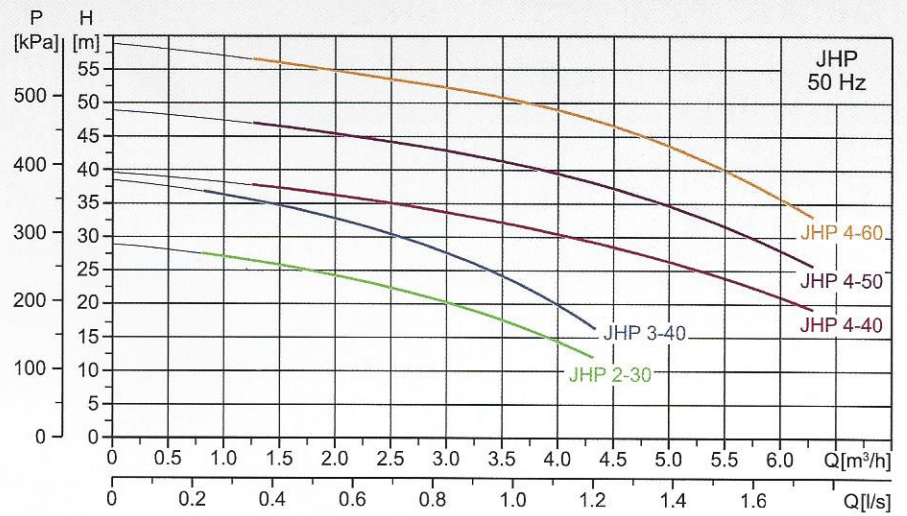

Products

JHP 2-30

JHP 3-40

JHP 4-40

JHP 4-50

JHP 4-60

Performance Curves

Performance, Specifications & Dimensions

MODEL	Recommended Usage	P ₂ Max. (kW)	Horse Power (Hp)	Dimensions (mm) L x W x H	Weight (kg)	Pipe Connections (BSP)	
						Inlet	Outlet
JHP2-30		0.37	0.50	318 x 158 x 318	8.7	1"	1"
JHP3-40		0.55	0.75	360 x 158 x 318	9.8	1"	1"
JHP4-40		0.75	1.00	362 x 158 x 318	12.0	1 1/4"	1"
JHP4-50		1.00	1.35	380 x 158 x 318	13.2	1 1/4"	1"
JHP4-60		1.30	1.75	446 x 178 x 330	17.1	1 1/4"	1"