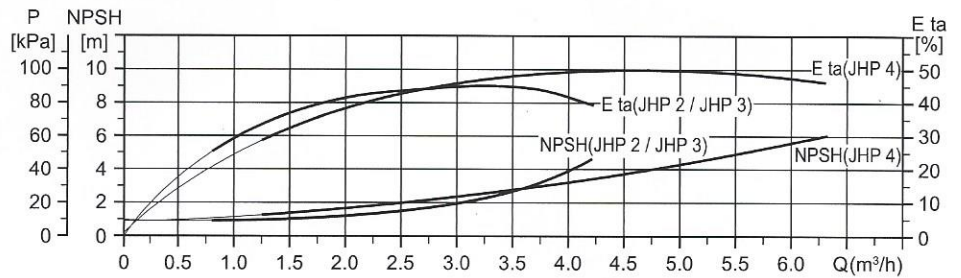

Products

JHP 2-30

JHP 3-40

JHP 4-40

JHP 4-50

JHP 4-60

Performance Curves

Performance, Specifications & Dimensions

MODEL	Recommended Usage	P ₂ Max. (kW)	Horse Power (Hp)	Dimensions (mm) L x W x H	Weight (kg)	Pipe Connections (BSP)	
						Inlet	Outlet
JHP2-30		0.37	0.50	318 x 158 x 318	8.7	1"	1"
JHP3-40		0.55	0.75	360 x 158 x 318	9.8	1"	1"
JHP4-40		0.75	1.00	362 x 158 x 318	12.0	1 1/4"	1"
JHP4-50		1.00	1.35	380 x 158 x 318	13.2	1 1/4"	1"
JHP4-60		1.30	1.75	446 x 178 x 330	17.1	1 1/4"	1"