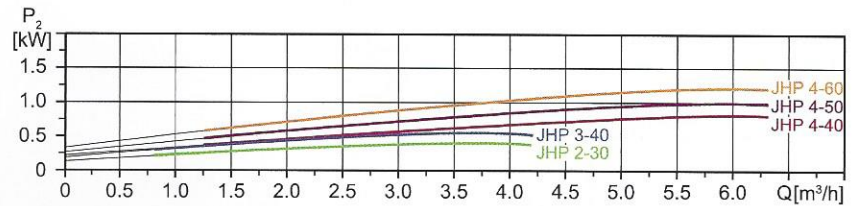

Products

JHP 2-30

JHP 3-40

JHP 4-40

JHP 4-50

JHP 4-60

Performance Curves

Performance, Specifications & Dimensions

MODEL	Recommended Usage	P ₂ Max. (kW)	Horse Power (Hp)	Dimensions (mm) L x W x H	Weight (kg)	Pipe Connections (BSP)	
						Inlet	Outlet
JHP2-30		0.37	0.50	318 x 158 x 318	8.7	1"	1"
JHP3-40		0.55	0.75	360 x 158 x 318	9.8	1"	1"
JHP4-40		0.75	1.00	362 x 158 x 318	12.0	1 1/4"	1"
JHP4-50		1.00	1.35	380 x 158 x 318	13.2	1 1/4"	1"
JHP4-60		1.30	1.75	446 x 178 x 330	17.1	1 1/4"	1"